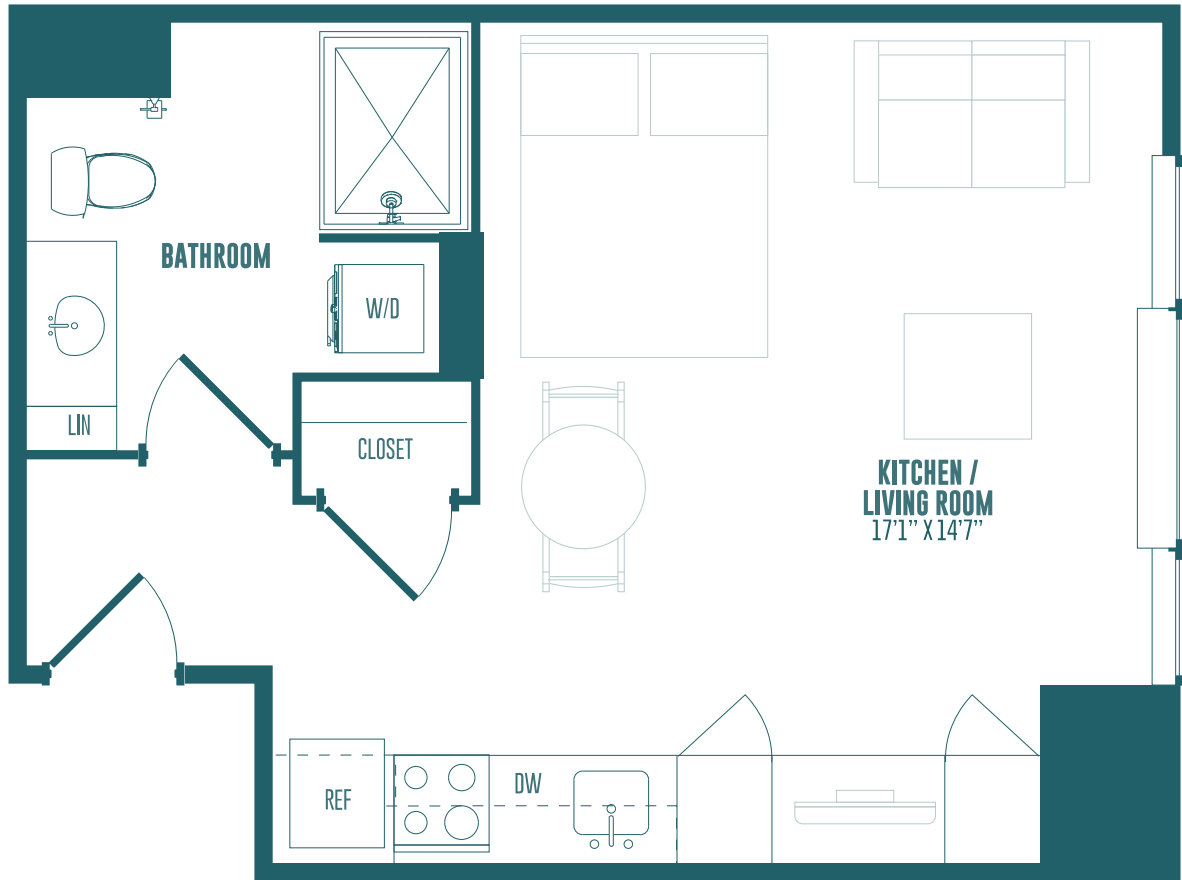

# S9H2

STUDIO | 1 BATH

# 420

SQ. FT.

The Hamilton

1520 Hamilton St | Philadelphia, PA 19130

[thehamiltonphilly.com](http://thehamiltonphilly.com)

*Floor plans are artist's rendering. All dimensions are approximate. Actual product and specifications may vary in dimension or detail. Not all features are available in every apartment. Prices and availability are subject to change. Please see a representative for details.*