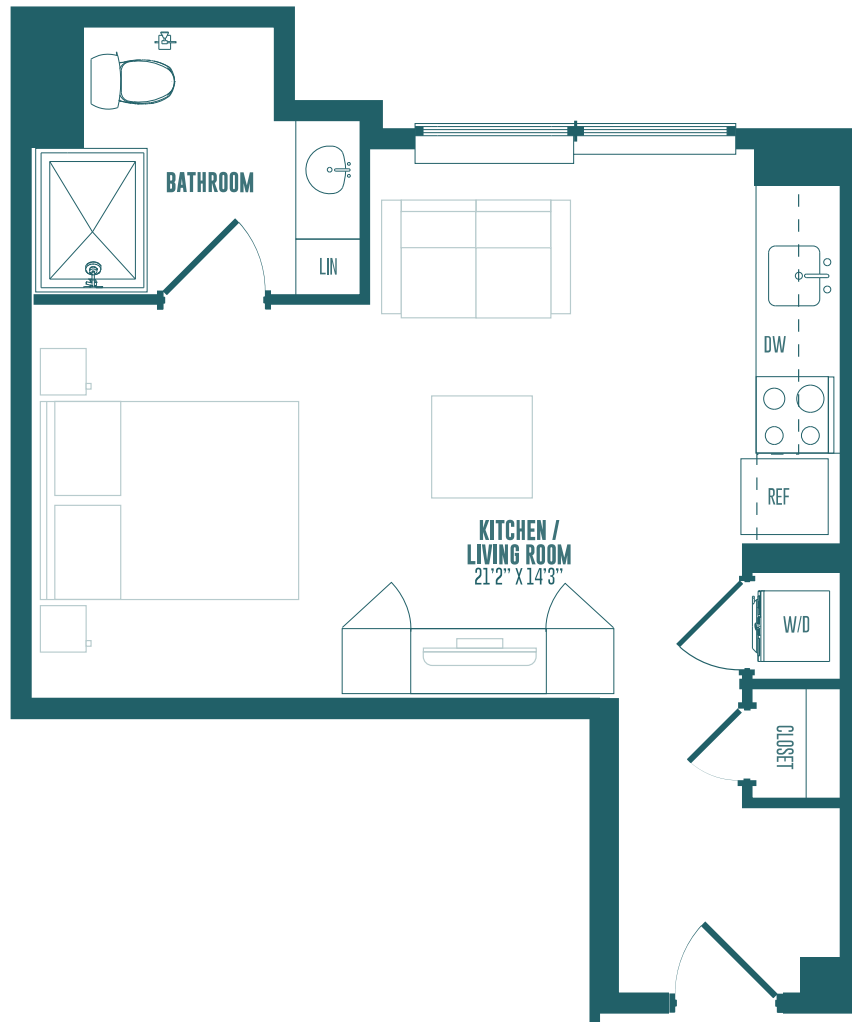

# S8H2

STUDIO | 1 BATH

# 400

SQ. FT.

The Hamilton

1520 Hamilton St | Philadelphia, PA 19130

[thehamiltonphilly.com](http://thehamiltonphilly.com)

*Floor plans are artist's rendering. All dimensions are approximate. Actual product and specifications may vary in dimension or detail. Not all features are available in every apartment. Prices and availability are subject to change. Please see a representative for details.*