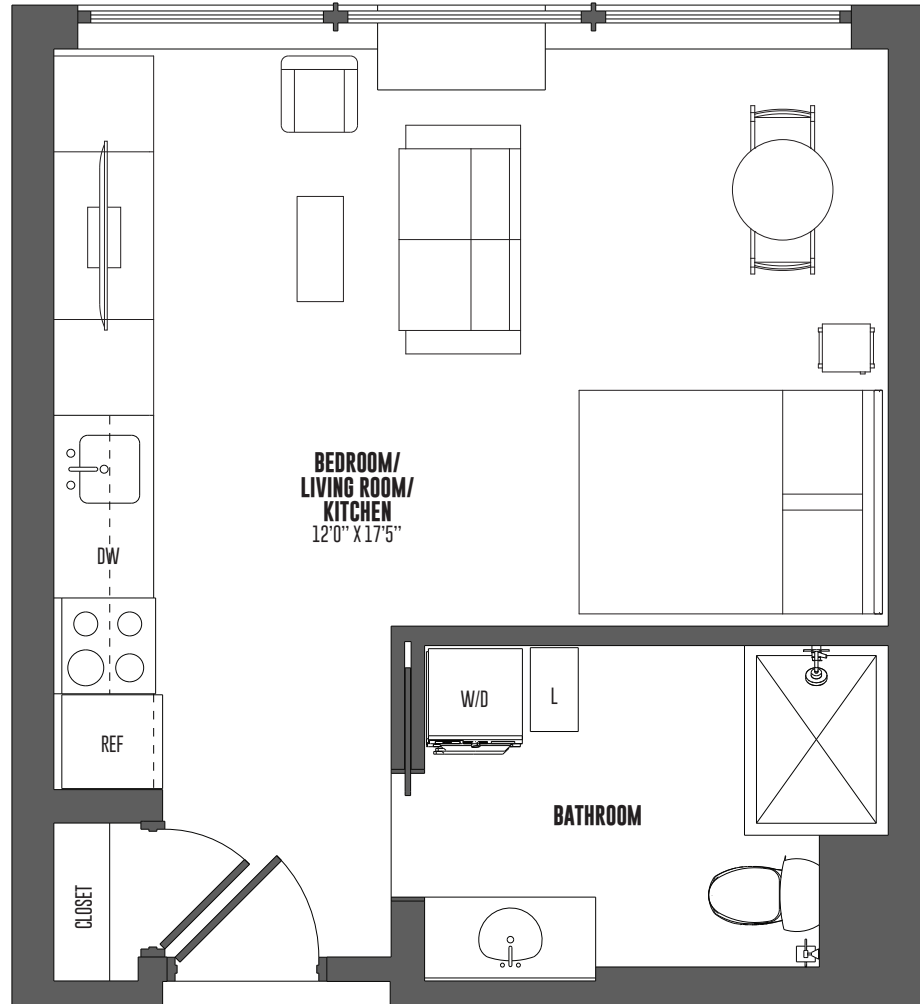

# S7H1

STUDIO | 1 BATH

# 382

SQ. FT.

The Hamilton

1520 Hamilton St | Philadelphia, PA 19130

[thehamiltonphilly.com](http://thehamiltonphilly.com)

*Floor plans are artist's rendering. All dimensions are approximate. Actual product and specifications may vary in dimension or detail. Not all features are available in every apartment. Prices and availability are subject to change. Please see a representative for details.*