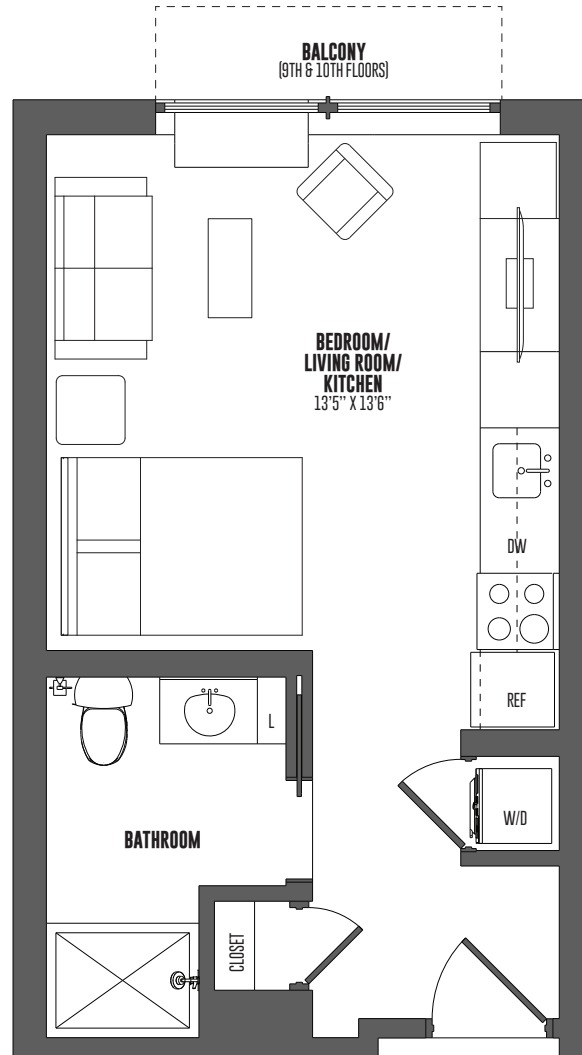

# S6H1

STUDIO | 1 BATH

# 360

SQ. FT.

The Hamilton

1520 Hamilton St | Philadelphia, PA 19130

[thehamiltonphilly.com](http://thehamiltonphilly.com)

*Floor plans are artist's rendering. All dimensions are approximate. Actual product and specifications may vary in dimension or detail. Not all features are available in every apartment. Prices and availability are subject to change. Please see a representative for details.*