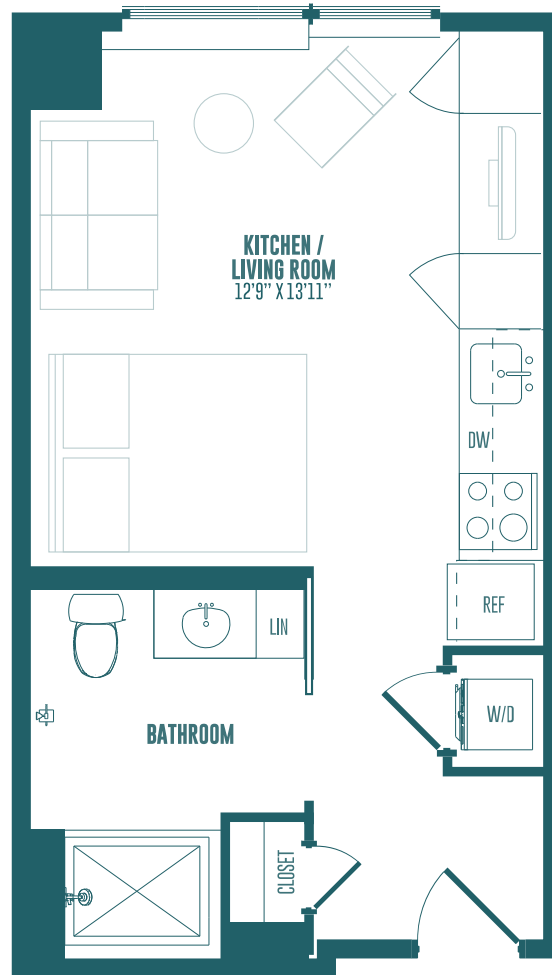

S4H2

STUDIO | 1 BATH

342

SQ. FT.

The Hamilton

1520 Hamilton St | Philadelphia, PA 19130

thehamiltonphilly.com

Floor plans are artist's rendering. All dimensions are approximate. Actual product and specifications may vary in dimension or detail. Not all features are available in every apartment. Prices and availability are subject to change. Please see a representative for details.