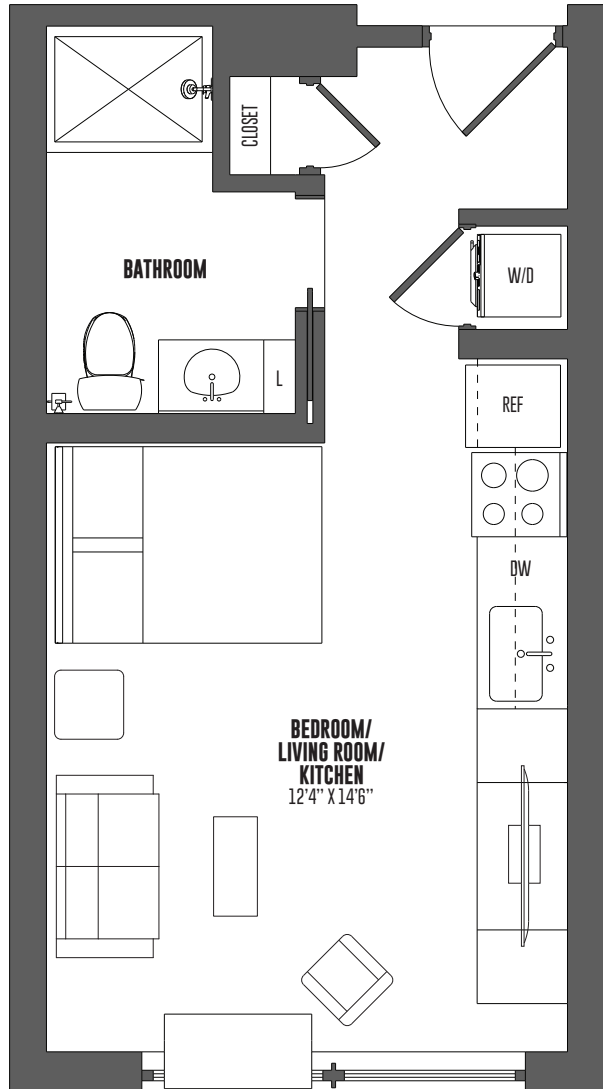

# S4H1

STUDIO | 1 BATH

# 342

SQ. FT.

The Hamilton

1520 Hamilton St | Philadelphia, PA 19130

[thehamiltonphilly.com](http://thehamiltonphilly.com)

*Floor plans are artist's rendering. All dimensions are approximate. Actual product and specifications may vary in dimension or detail. Not all features are available in every apartment. Prices and availability are subject to change. Please see a representative for details.*