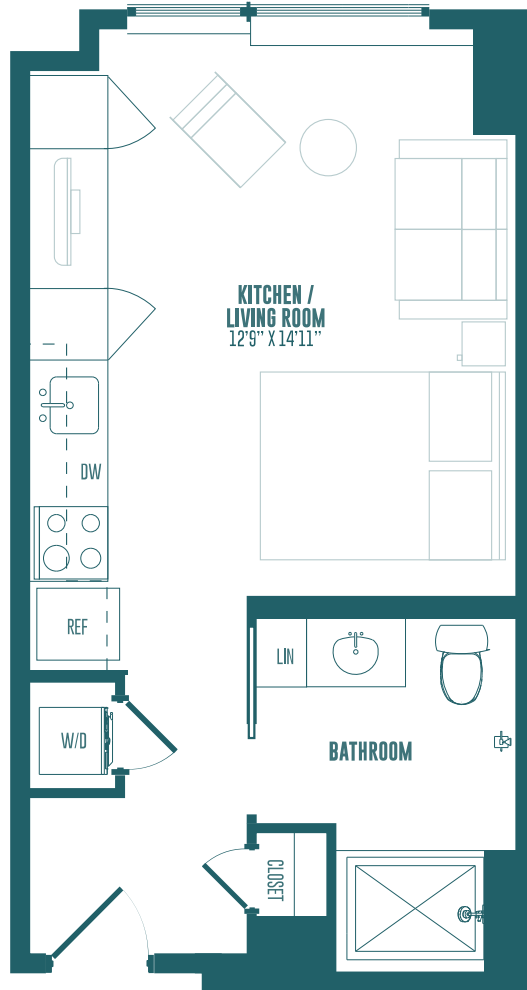

S3H2

STUDIO | 1 BATH

342

SQ. FT.

The Hamilton

1520 Hamilton St | Philadelphia, PA 19130

thehamiltonphilly.com

Floor plans are artist's rendering. All dimensions are approximate. Actual product and specifications may vary in dimension or detail. Not all features are available in every apartment. Prices and availability are subject to change. Please see a representative for details.