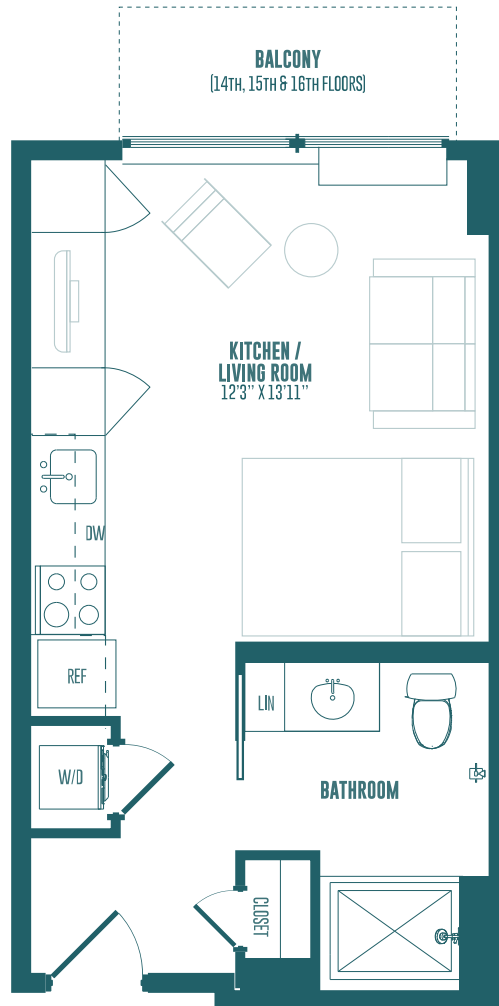

S2H2

STUDIO | 1 BATH

329

SQ. FT.

The Hamilton

1520 Hamilton St | Philadelphia, PA 19130

thehamiltonphilly.com

Floor plans are artist's rendering. All dimensions are approximate. Actual product and specifications may vary in dimension or detail. Not all features are available in every apartment. Prices and availability are subject to change. Please see a representative for details.