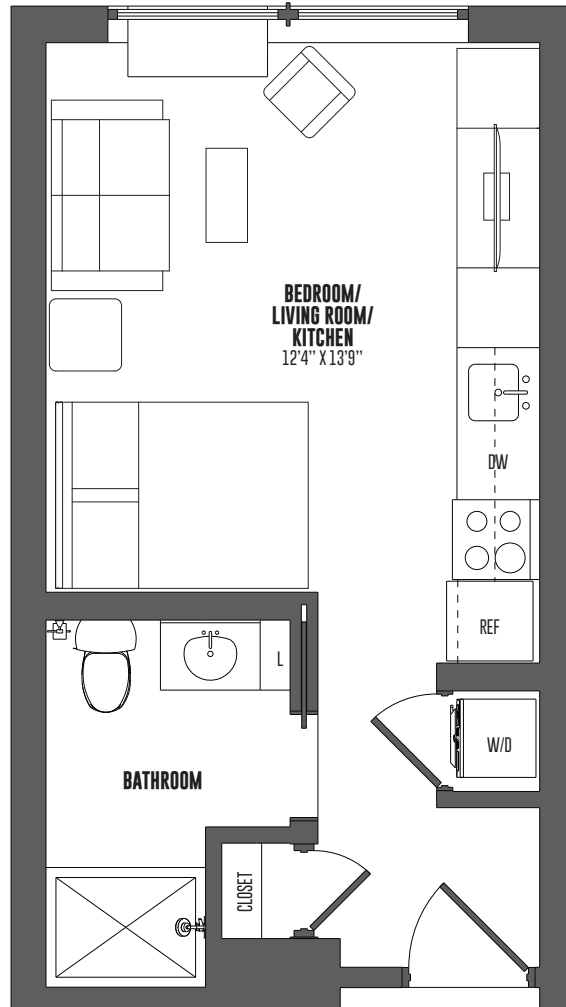

S1H1

STUDIO | 1 BATH

329

SQ. FT.

The Hamilton

1520 Hamilton St | Philadelphia, PA 19130

thehamiltonphilly.com

Floor plans are artist's rendering. All dimensions are approximate. Actual product and specifications may vary in dimension or detail. Not all features are available in every apartment. Prices and availability are subject to change. Please see a representative for details.