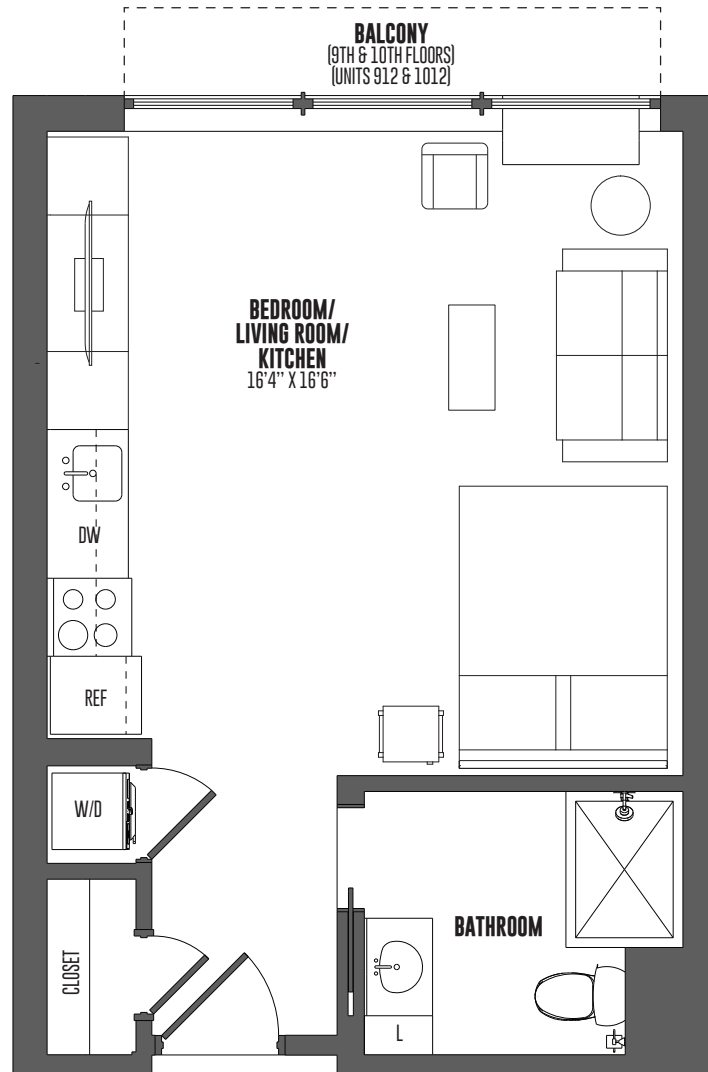

S10H1

STUDIO | 1 BATH

431

SQ. FT.

The Hamilton

1520 Hamilton St | Philadelphia, PA 19130

thehamiltonphilly.com

Floor plans are artist's rendering. All dimensions are approximate. Actual product and specifications may vary in dimension or detail. Not all features are available in every apartment. Prices and availability are subject to change. Please see a representative for details.