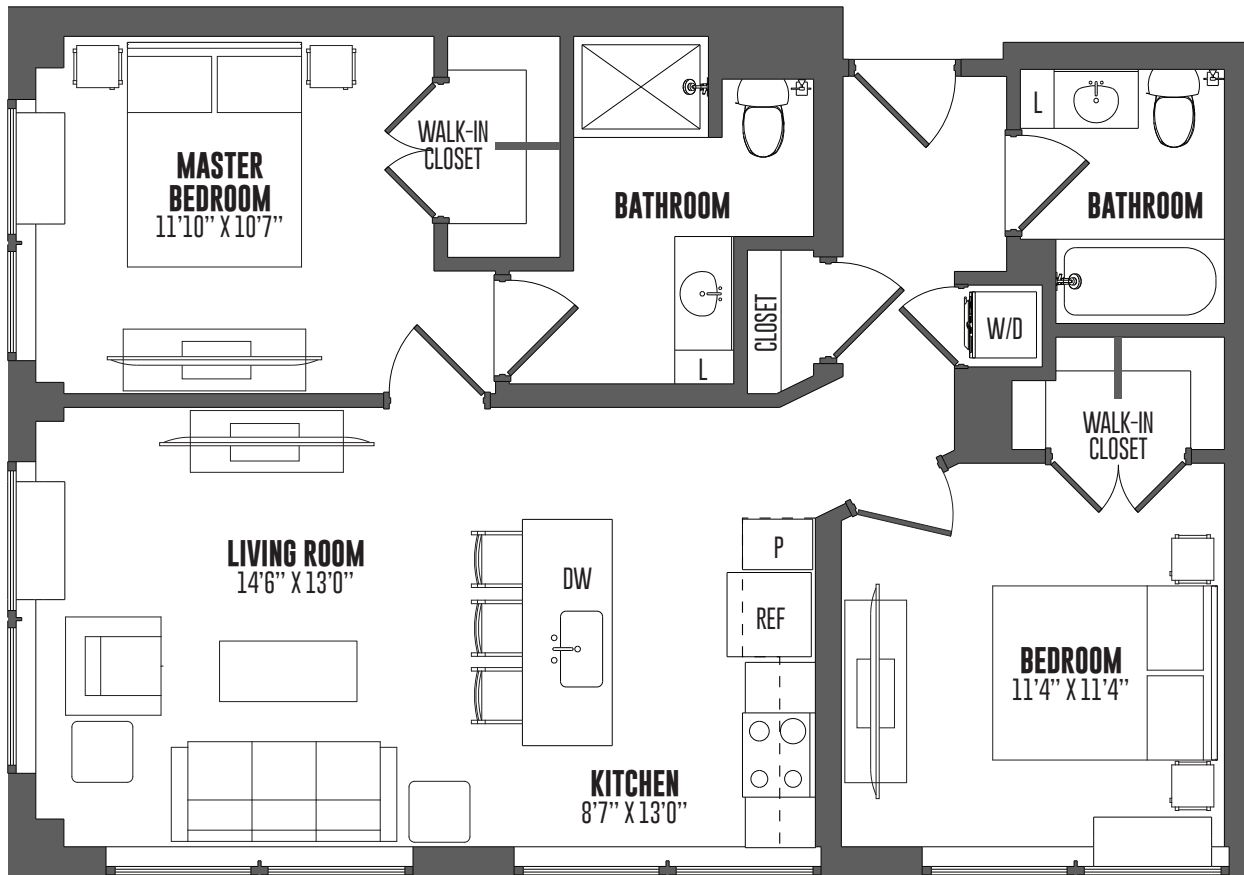

B8H1

2 BED | 2 BATH

923

SQ. FT.

The Hamilton

1520 Hamilton St | Philadelphia, PA 19130

thehamiltonphilly.com

Floor plans are artist's rendering. All dimensions are approximate. Actual product and specifications may vary in dimension or detail. Not all features are available in every apartment. Prices and availability are subject to change. Please see a representative for details.