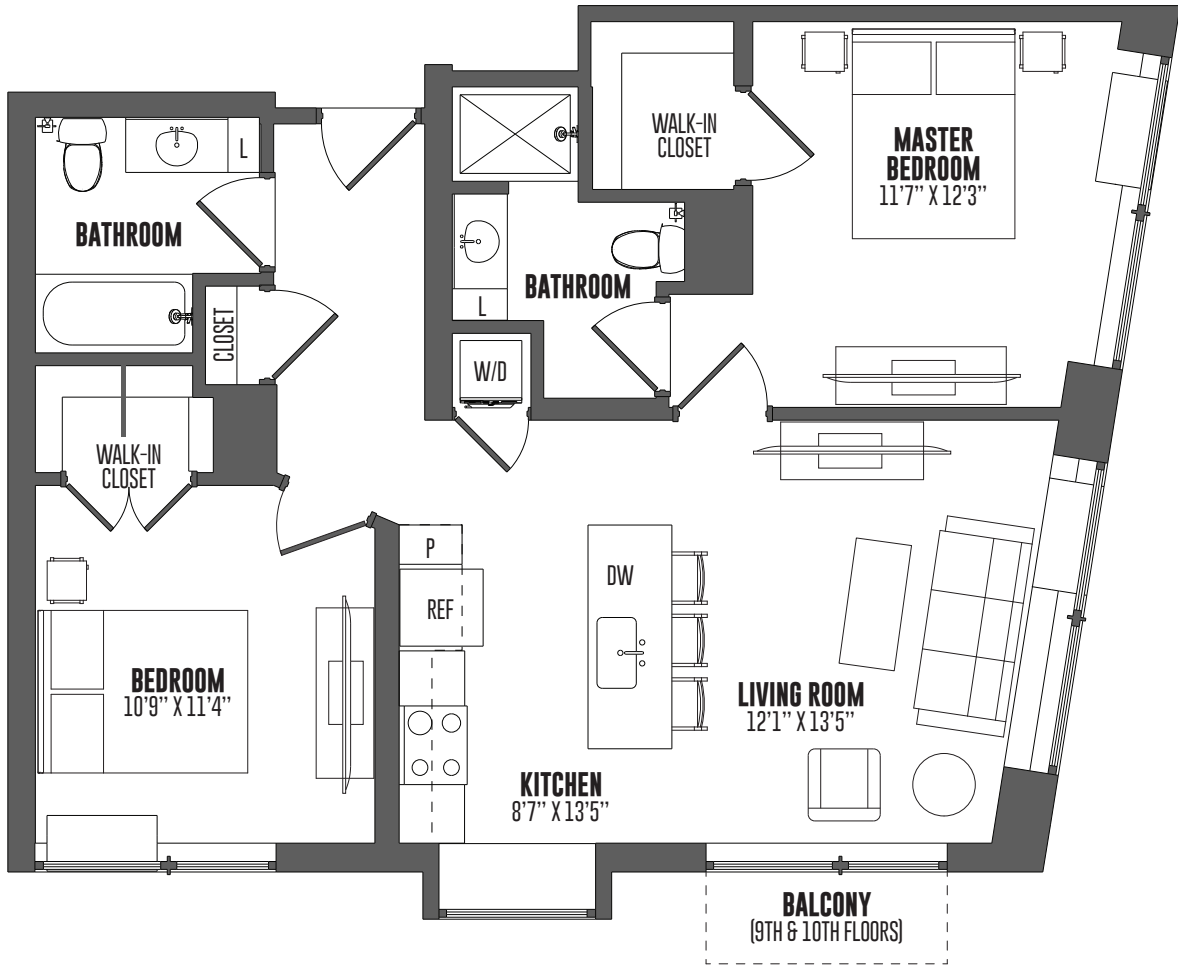

B7H1

2 BED | 2 BATH

934

SQ. FT.

The Hamilton

1520 Hamilton St | Philadelphia, PA 19130

thehamiltonphilly.com

Floor plans are artist's rendering. All dimensions are approximate. Actual product and specifications may vary in dimension or detail. Not all features are available in every apartment. Prices and availability are subject to change. Please see a representative for details.