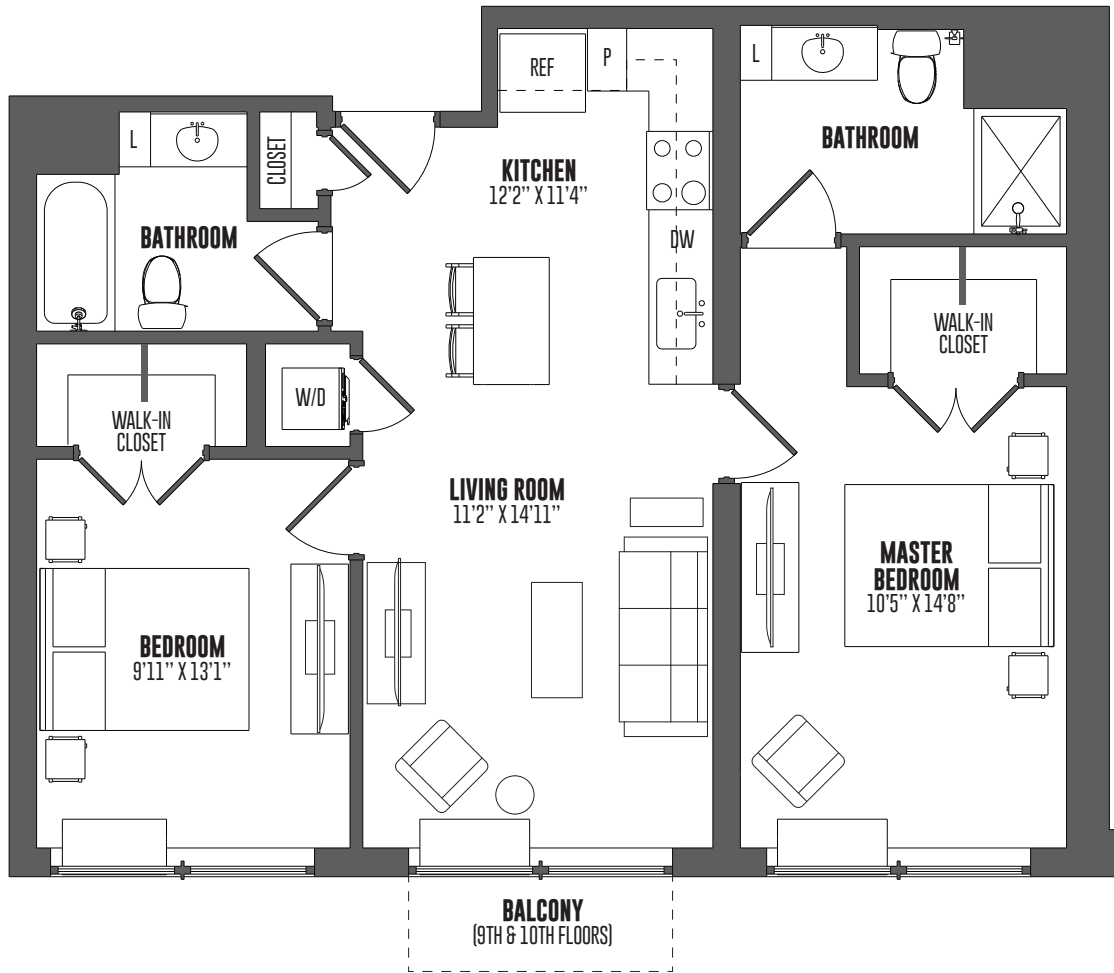

# B6H1

2 BED | 2 BATH

# 913

SQ. FT.

The Hamilton

1520 Hamilton St | Philadelphia, PA 19130

thehamiltonphilly.com

*Floor plans are artist's rendering. All dimensions are approximate. Actual product and specifications may vary in dimension or detail. Not all features are available in every apartment. Prices and availability are subject to change. Please see a representative for details.*