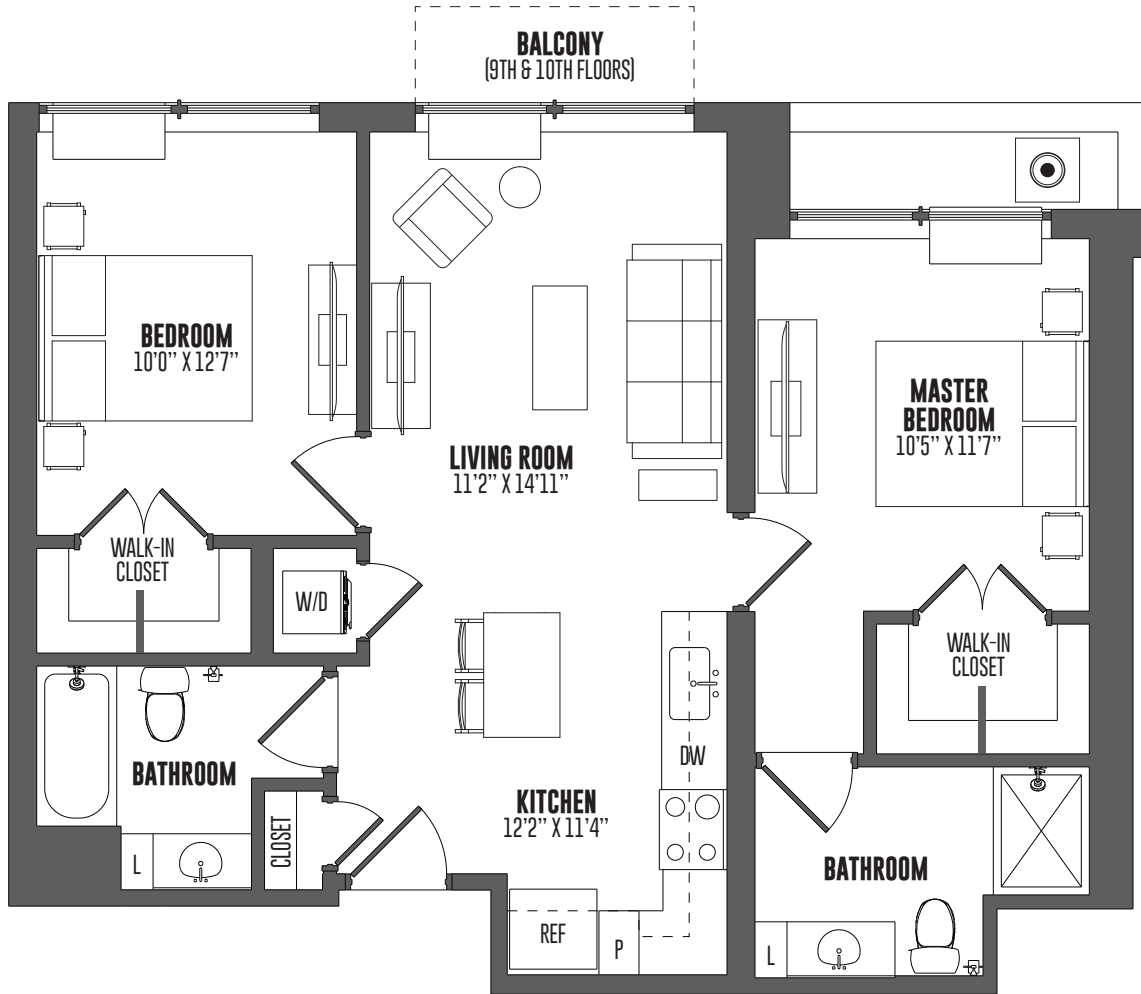

# B6H1

2 BED | 2 BATH

# 913

SQ. FT.

The Hamilton

1520 Hamilton St | Philadelphia, PA 19130

thehamiltonphilly.com

*Floor plans are artist's rendering. All dimensions are approximate. Actual product and specifications may vary in dimension or detail. Not all features are available in every apartment. Prices and availability are subject to change. Please see a representative for details.*