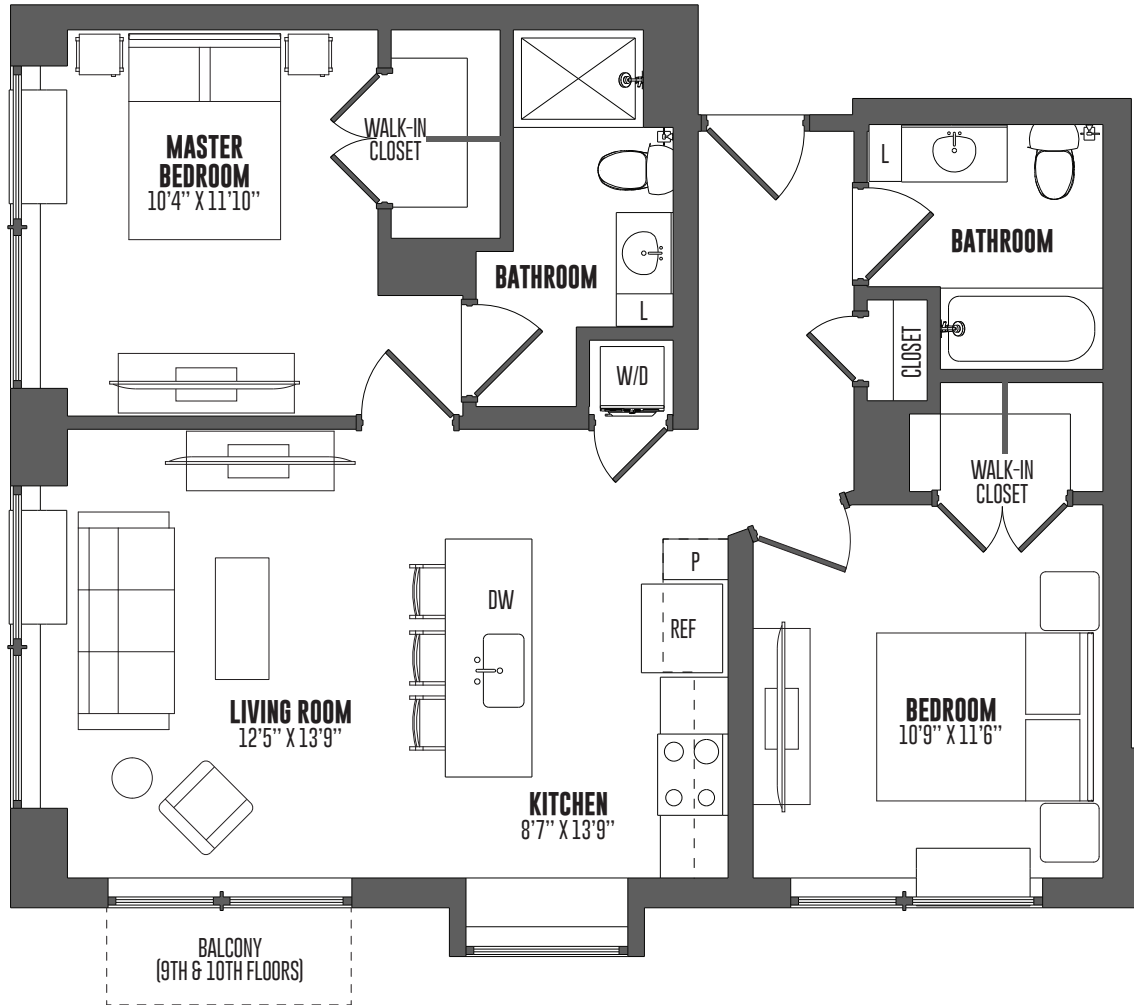

# B5H1

2 BED | 2 BATH

# 913

SQ. FT.

The Hamilton

1520 Hamilton St | Philadelphia, PA 19130

[thehamiltonphilly.com](http://thehamiltonphilly.com)

*Floor plans are artist's rendering. All dimensions are approximate. Actual product and specifications may vary in dimension or detail. Not all features are available in every apartment. Prices and availability are subject to change. Please see a representative for details.*