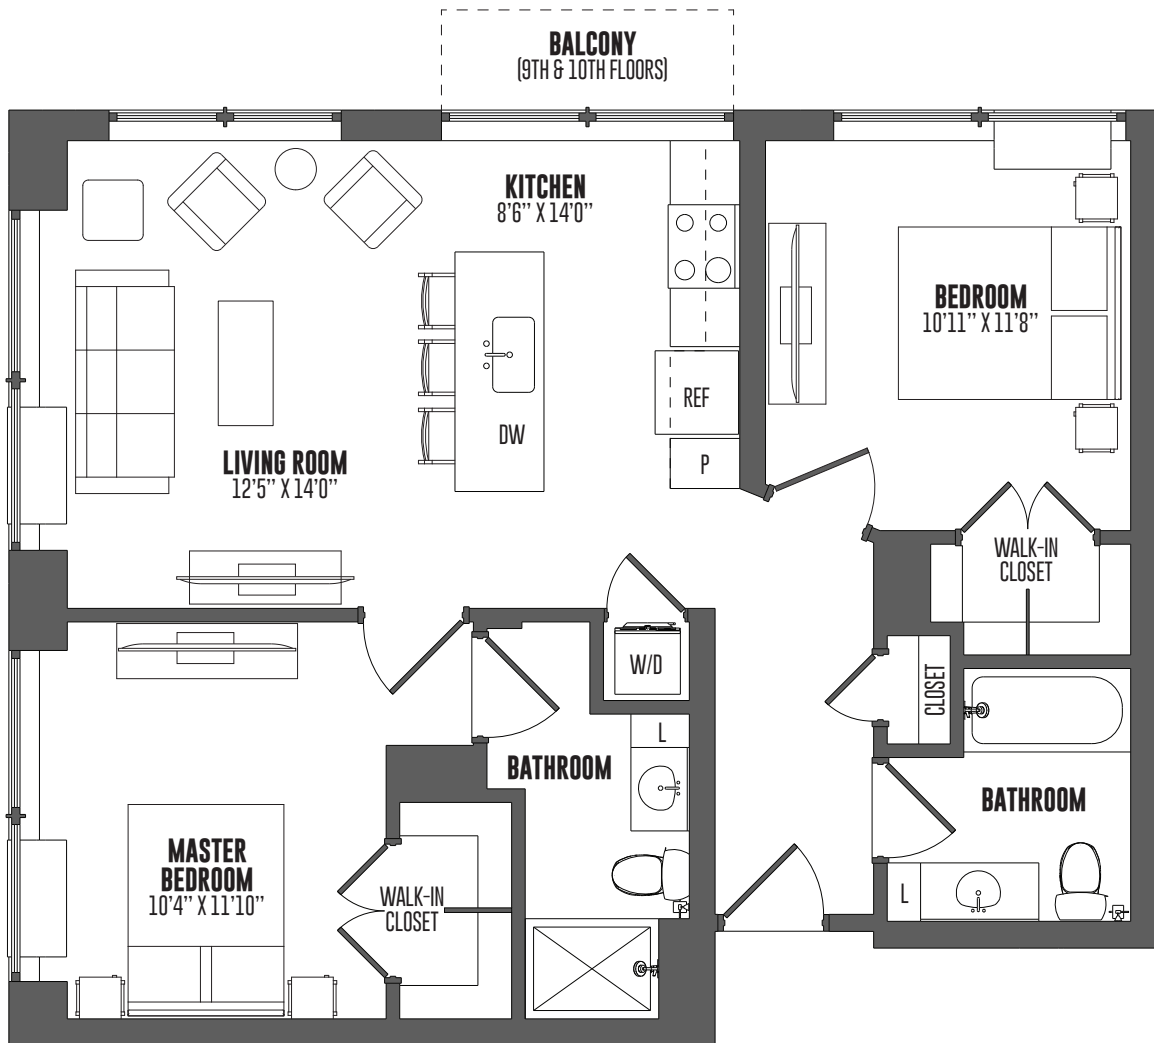

B4H1

2 BED | 2 BATH

908

SQ. FT.

The Hamilton

1520 Hamilton St | Philadelphia, PA 19130

thehamiltonphilly.com

Floor plans are artist's rendering. All dimensions are approximate. Actual product and specifications may vary in dimension or detail. Not all features are available in every apartment. Prices and availability are subject to change. Please see a representative for details.