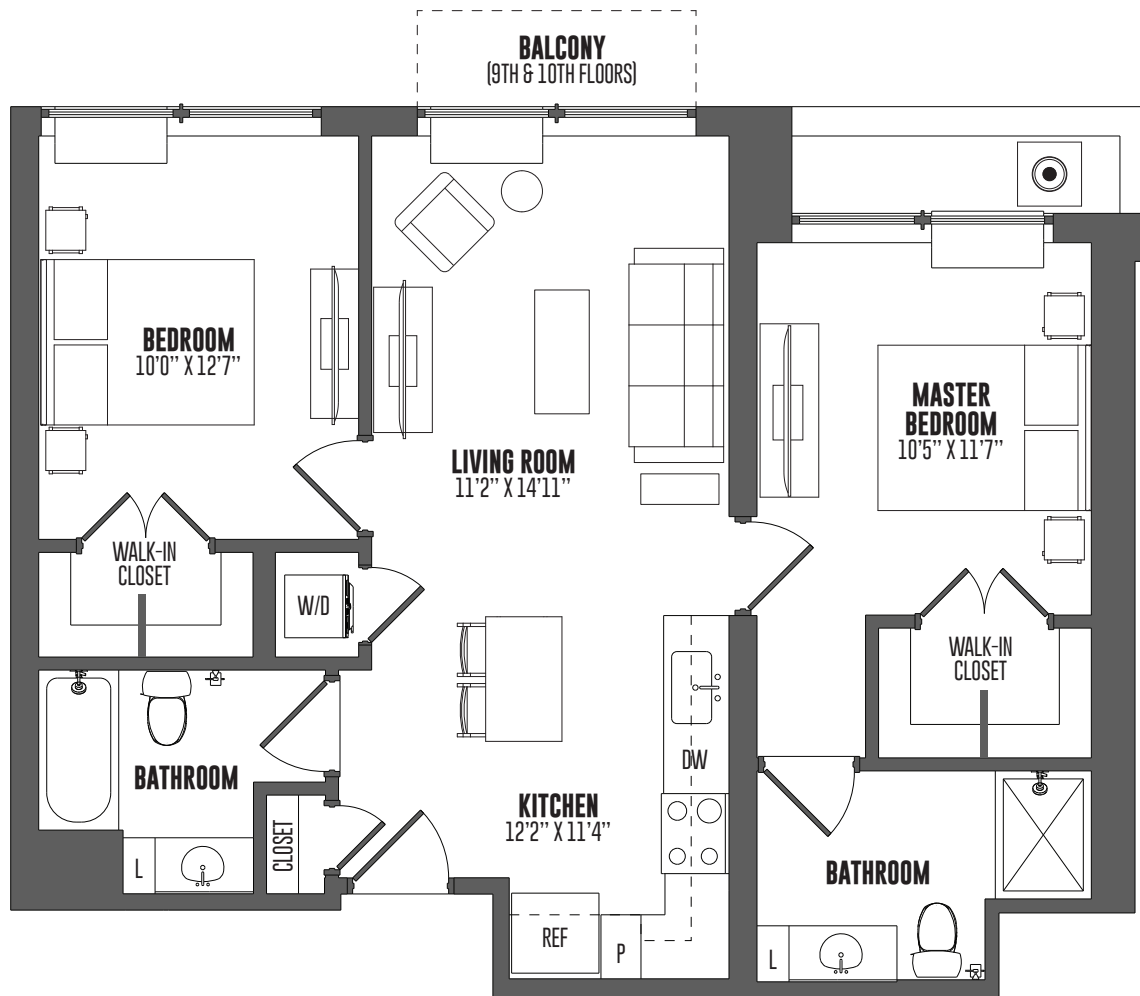

B3H1

2 BED | 2 BATH

884

SQ. FT.

The Hamilton

1520 Hamilton St | Philadelphia, PA 19130

thehamiltonphilly.com

Floor plans are artist's rendering. All dimensions are approximate. Actual product and specifications may vary in dimension or detail. Not all features are available in every apartment. Prices and availability are subject to change. Please see a representative for details.