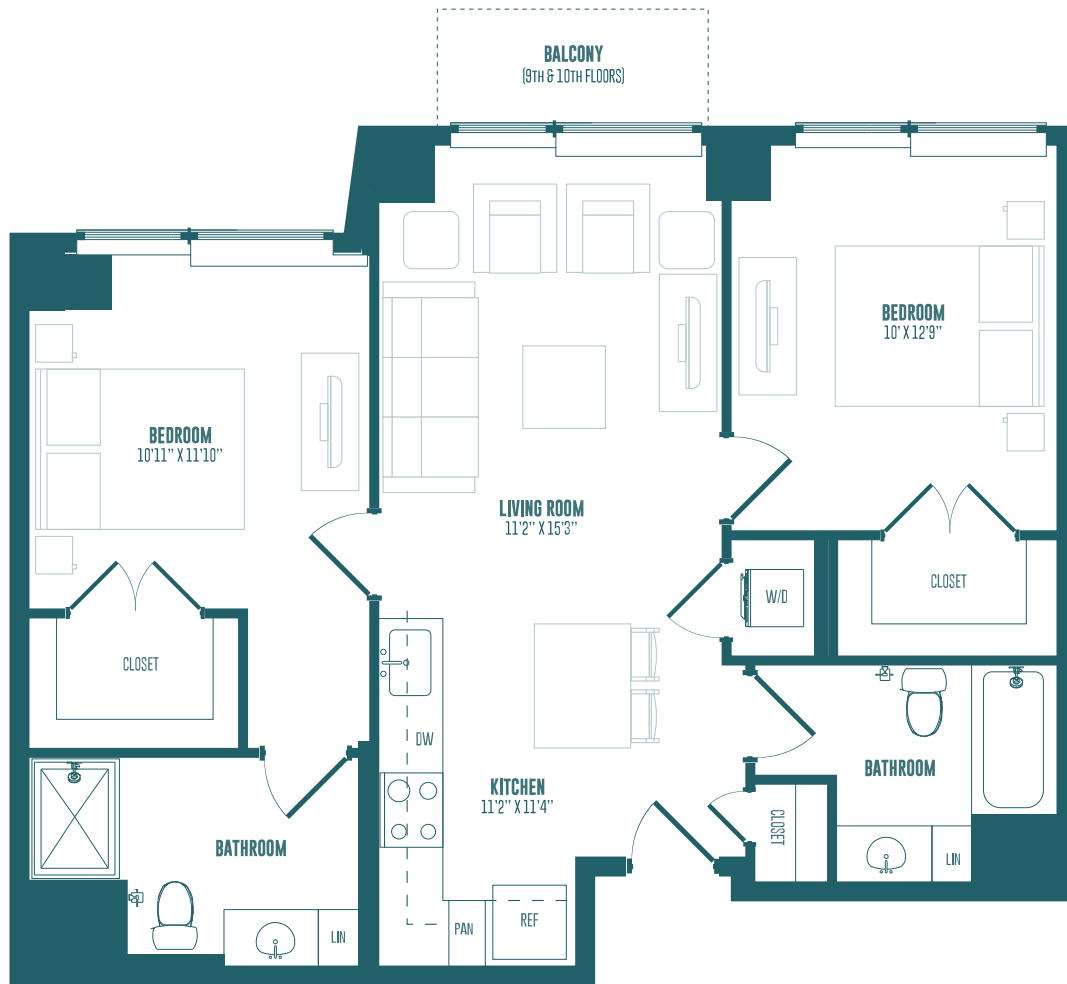

# B1H2

2 BED | 2 BATH

# 845

SQ. FT.

The Hamilton

1520 Hamilton St | Philadelphia, PA 19130

[thehamiltonphilly.com](http://thehamiltonphilly.com)

*Floor plans are artist's rendering. All dimensions are approximate. Actual product and specifications may vary in dimension or detail. Not all features are available in every apartment. Prices and availability are subject to change. Please see a representative for details.*