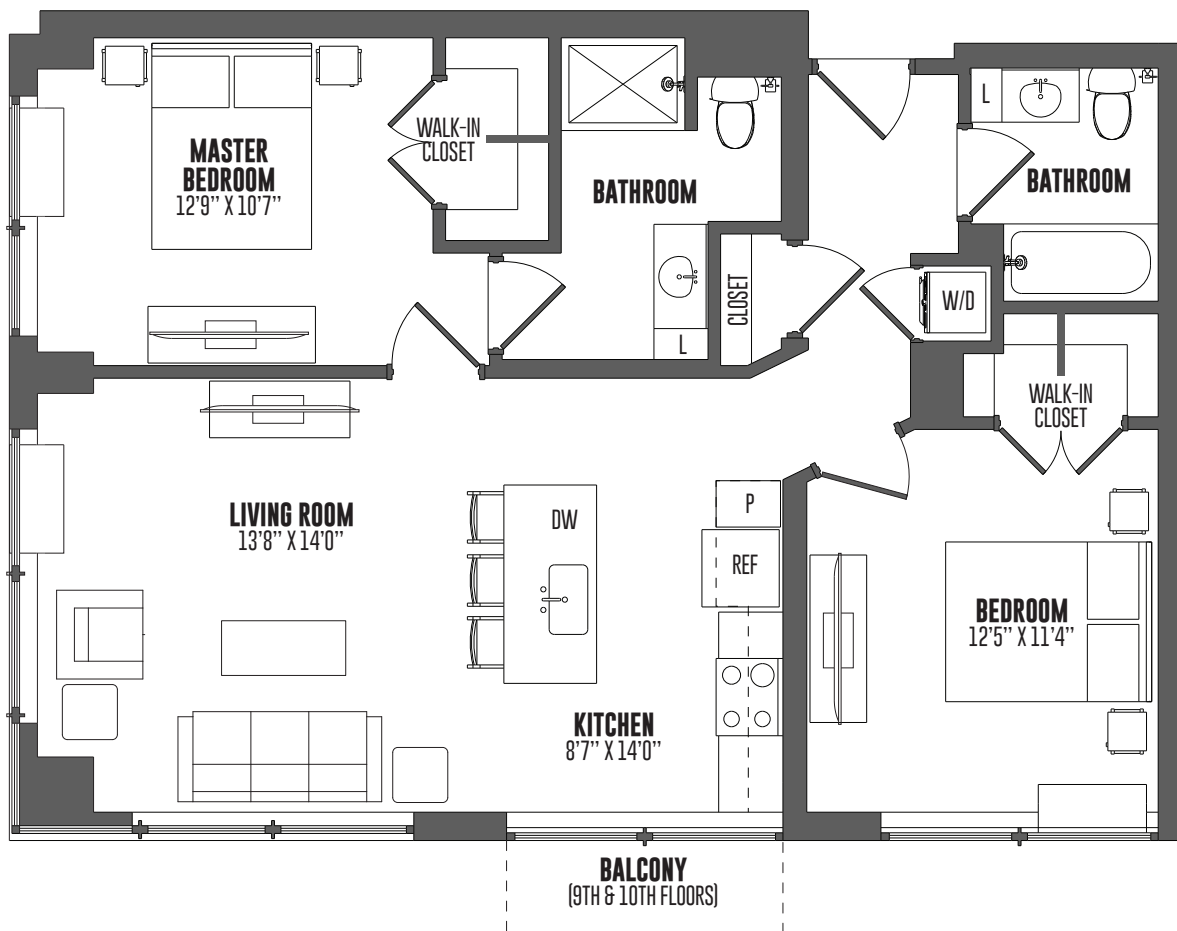

B15H1

2 BED | 2 BATH

986

SQ. FT.

The Hamilton

1520 Hamilton St | Philadelphia, PA 19130

thehamiltonphilly.com

Floor plans are artist's rendering. All dimensions are approximate. Actual product and specifications may vary in dimension or detail. Not all features are available in every apartment. Prices and availability are subject to change. Please see a representative for details.