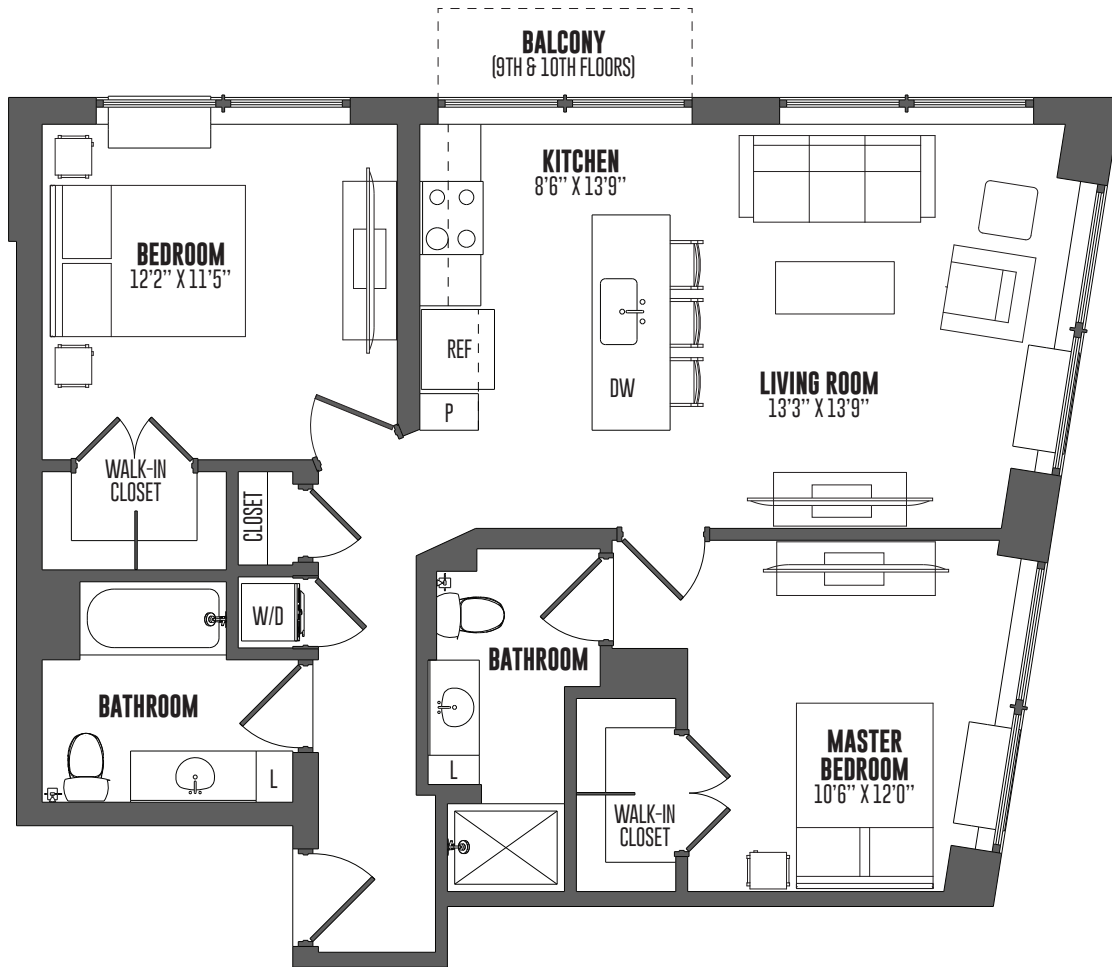

B14H1

2 BED | 2 BATH

953

SQ. FT.

The Hamilton

1520 Hamilton St | Philadelphia, PA 19130

thehamiltonphilly.com

Floor plans are artist's rendering. All dimensions are approximate. Actual product and specifications may vary in dimension or detail. Not all features are available in every apartment. Prices and availability are subject to change. Please see a representative for details.