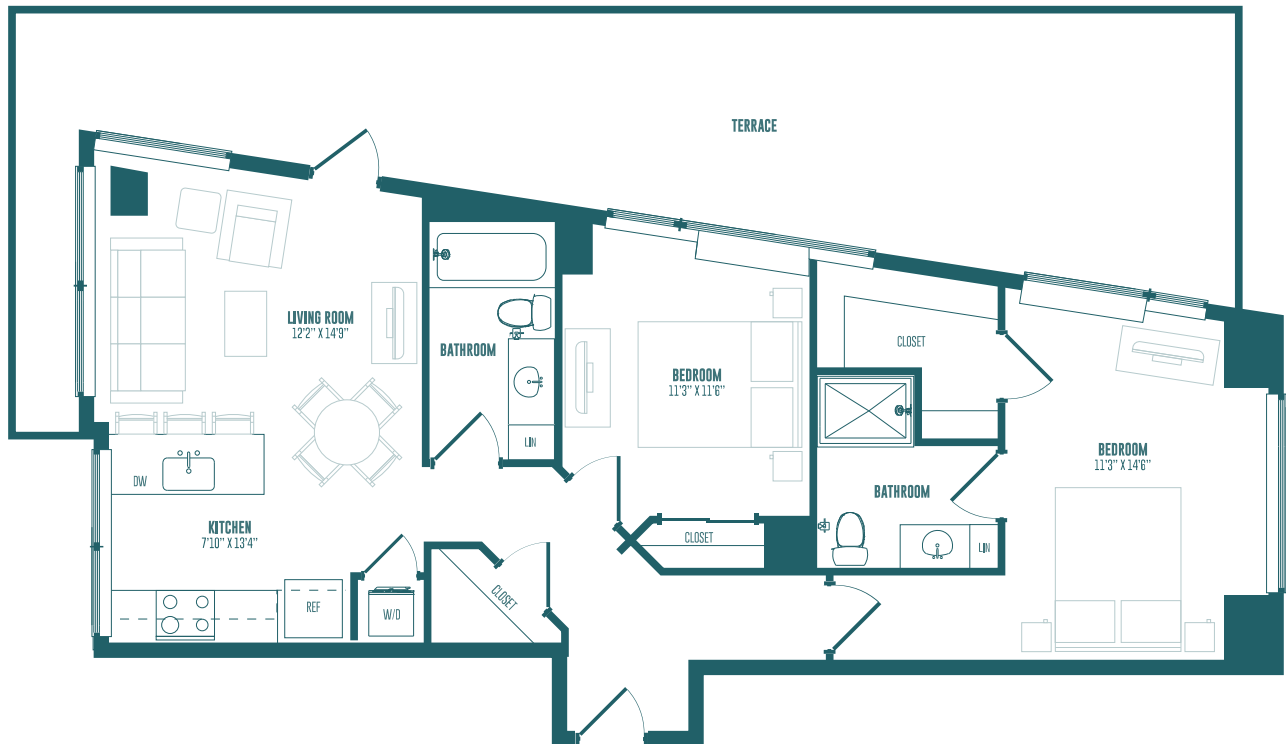

B11H2

2 BED | 2 BATH

936

SQ. FT.

The Hamilton

1520 Hamilton St | Philadelphia, PA 19130

thehamiltonphilly.com

Floor plans are artist's rendering. All dimensions are approximate. Actual product and specifications may vary in dimension or detail. Not all features are available in every apartment. Prices and availability are subject to change. Please see a representative for details.