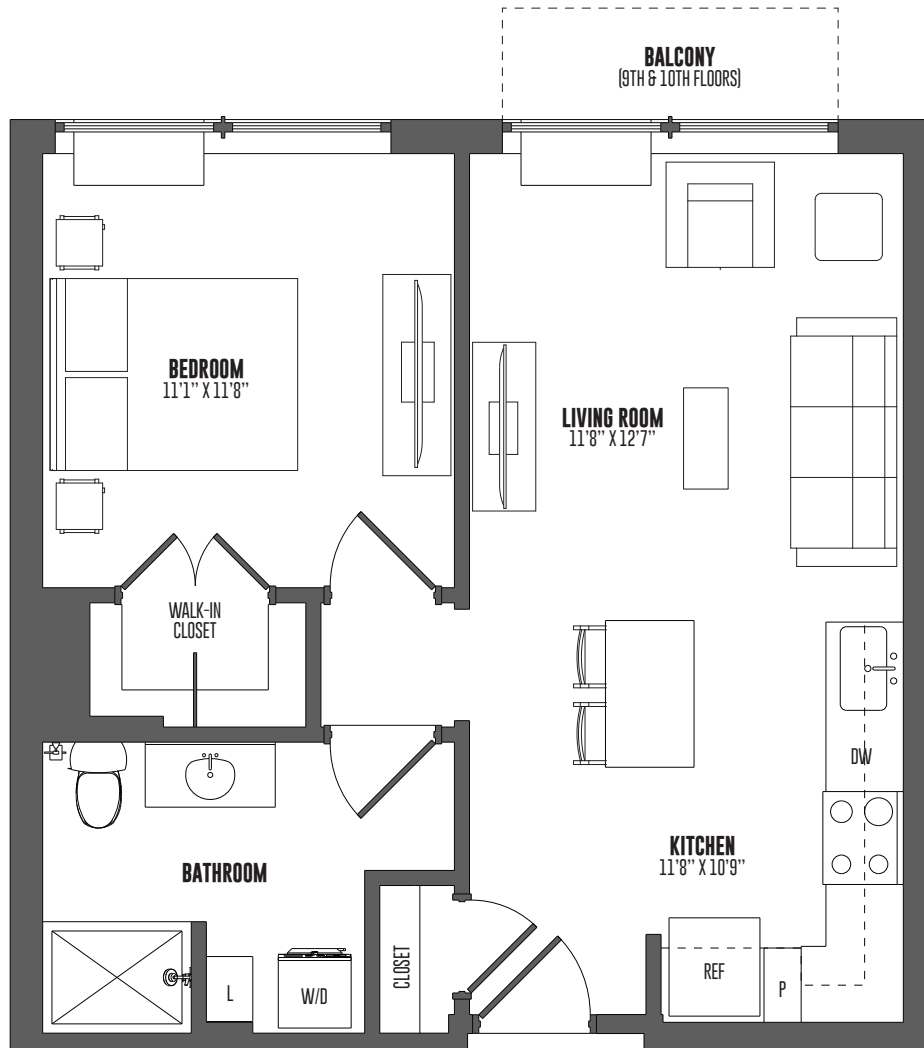

A9H1

1 BED | 1 BATH

600-625

SQ. FT.

The Hamilton

1520 Hamilton St | Philadelphia, PA 19130

thehamiltonphilly.com

Floor plans are artist's rendering. All dimensions are approximate. Actual product and specifications may vary in dimension or detail. Not all features are available in every apartment. Prices and availability are subject to change. Please see a representative for details.