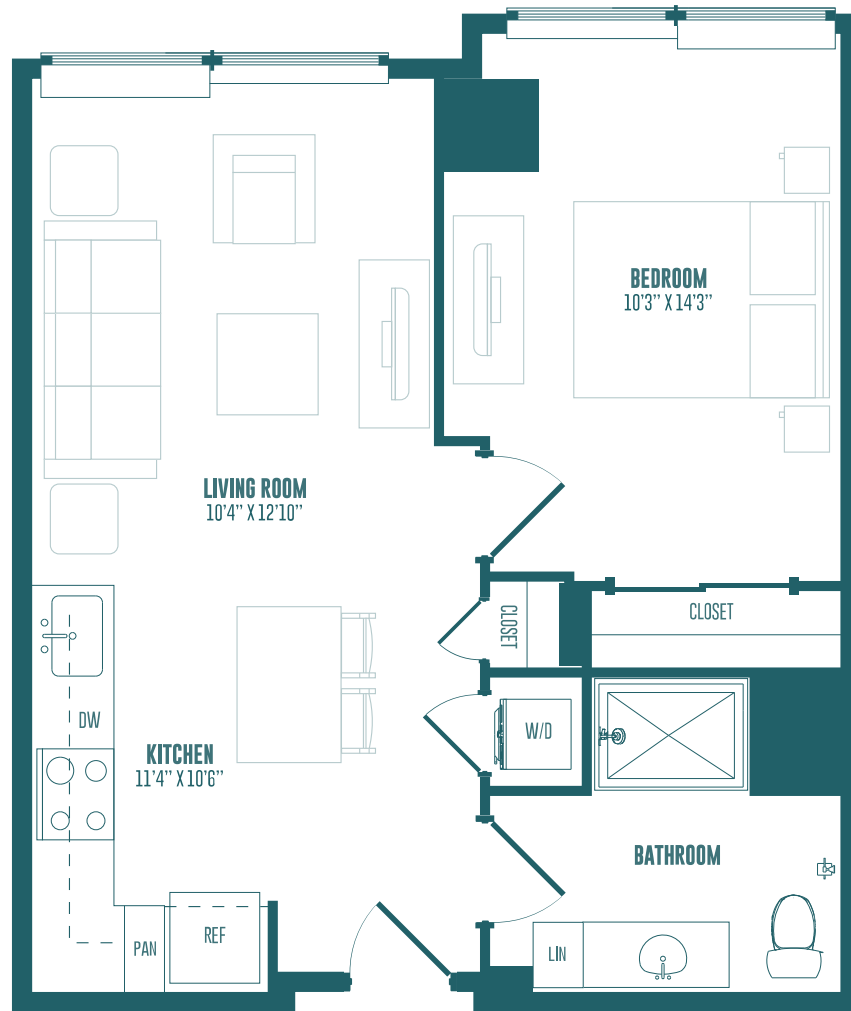

A8H2

1 BED | 1 BATH

555

SQ. FT.

The Hamilton

1520 Hamilton St | Philadelphia, PA 19130

thehamiltonphilly.com

Floor plans are artist's rendering. All dimensions are approximate. Actual product and specifications may vary in dimension or detail. Not all features are available in every apartment. Prices and availability are subject to change. Please see a representative for details.