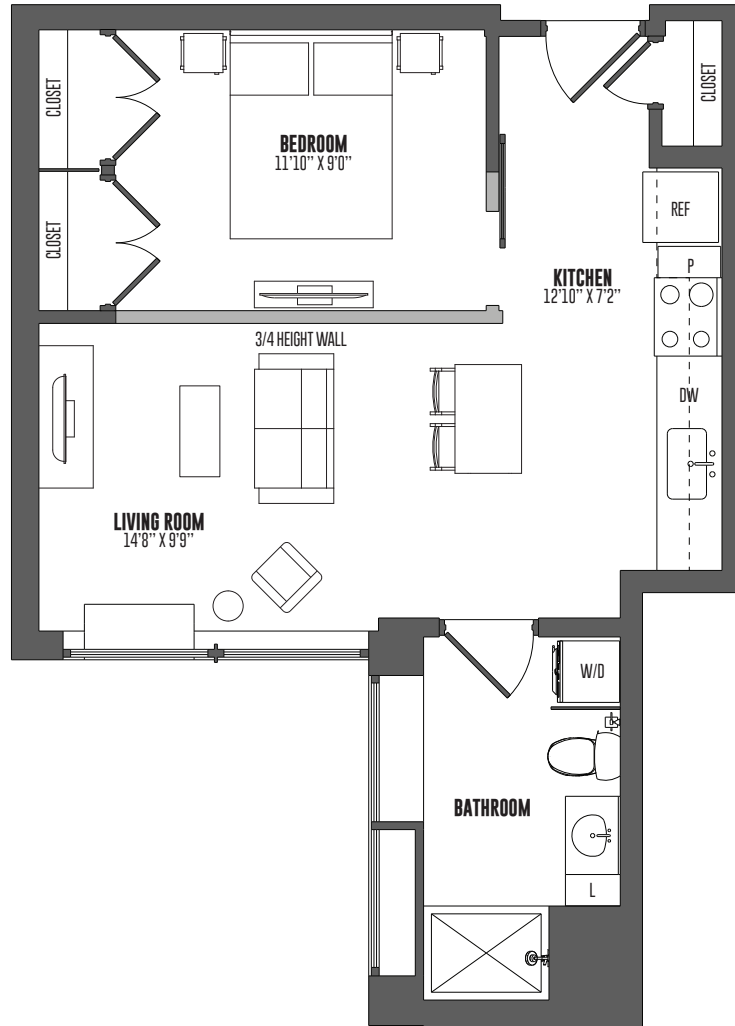

A7H1

1 BED | 1 BATH

558

SQ. FT.

The Hamilton

1520 Hamilton St | Philadelphia, PA 19130

thehamiltonphilly.com

Floor plans are artist's rendering. All dimensions are approximate. Actual product and specifications may vary in dimension or detail. Not all features are available in every apartment. Prices and availability are subject to change. Please see a representative for details.