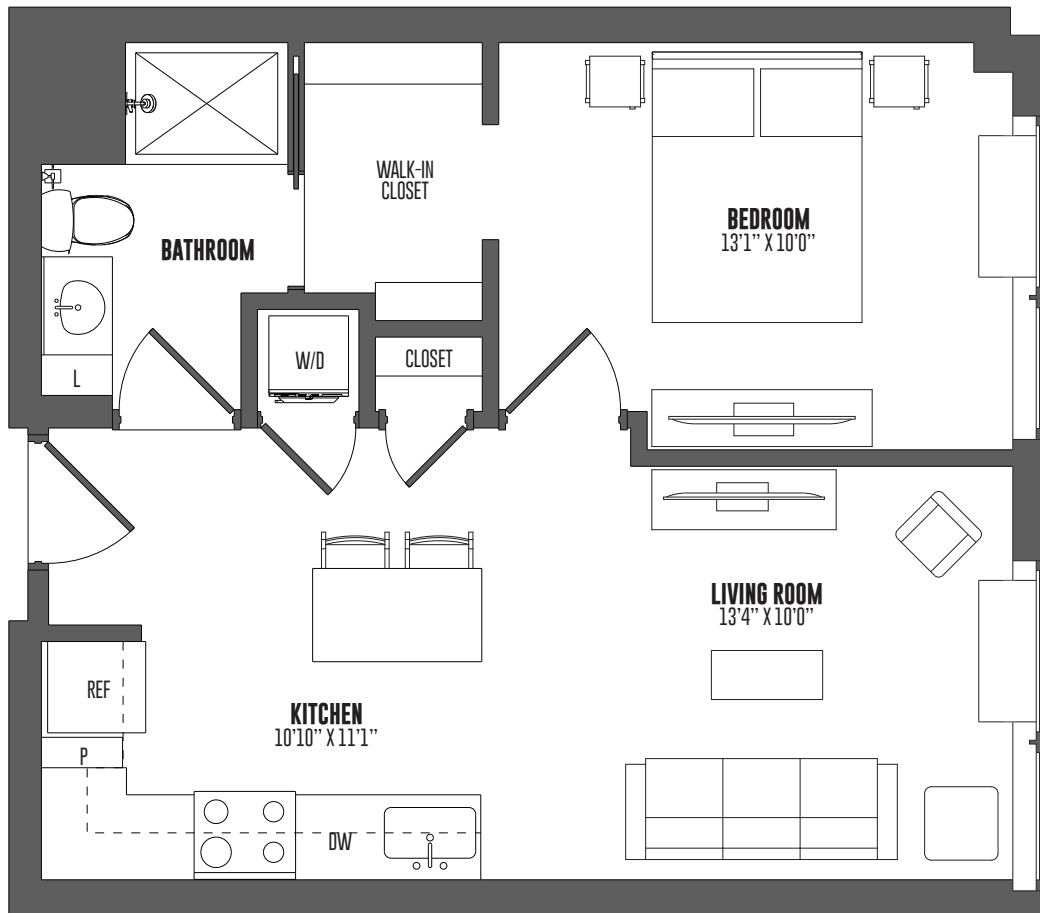

A6H1

1 BED | 1 BATH

554

SQ. FT.

The Hamilton

1520 Hamilton St | Philadelphia, PA 19130

thehamiltonphilly.com

Floor plans are artist's rendering. All dimensions are approximate. Actual product and specifications may vary in dimension or detail. Not all features are available in every apartment. Prices and availability are subject to change. Please see a representative for details.