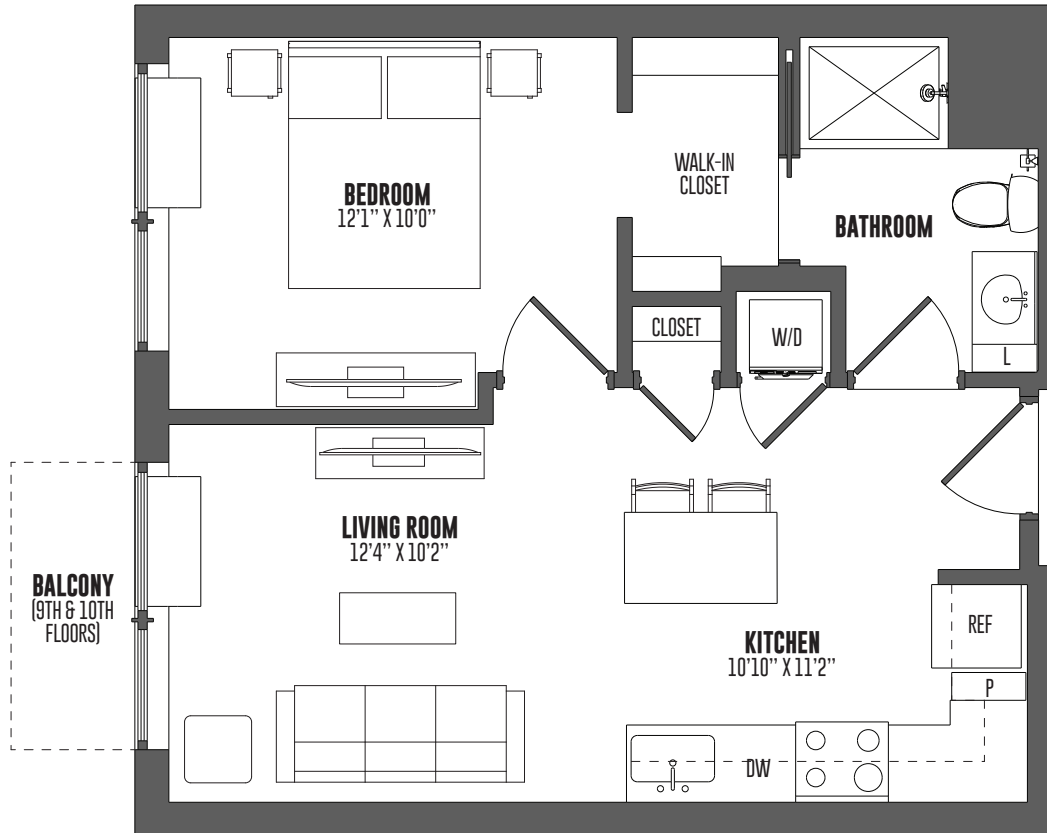

A4H1

1 BED | 1 BATH

533-535

SQ. FT.

The Hamilton

1520 Hamilton St | Philadelphia, PA 19130

thehamiltonphilly.com

Floor plans are artist's rendering. All dimensions are approximate. Actual product and specifications may vary in dimension or detail. Not all features are available in every apartment. Prices and availability are subject to change. Please see a representative for details.