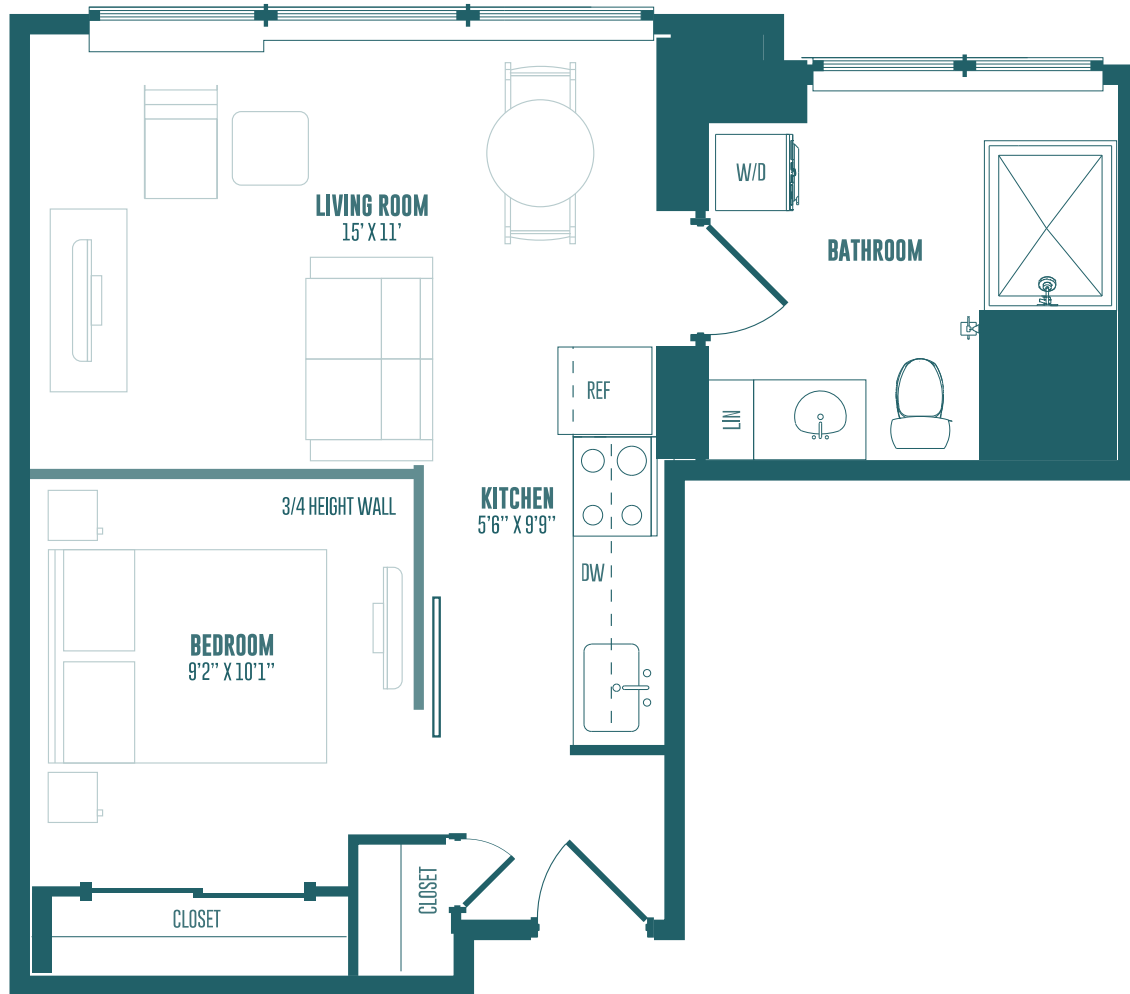

# A3H2

1 BED | 1 BATH

# 952

SQ. FT.

The Hamilton

1520 Hamilton St | Philadelphia, PA 19130

[thehamiltonphilly.com](http://thehamiltonphilly.com)

*Floor plans are artist's rendering. All dimensions are approximate. Actual product and specifications may vary in dimension or detail. Not all features are available in every apartment. Prices and availability are subject to change. Please see a representative for details.*