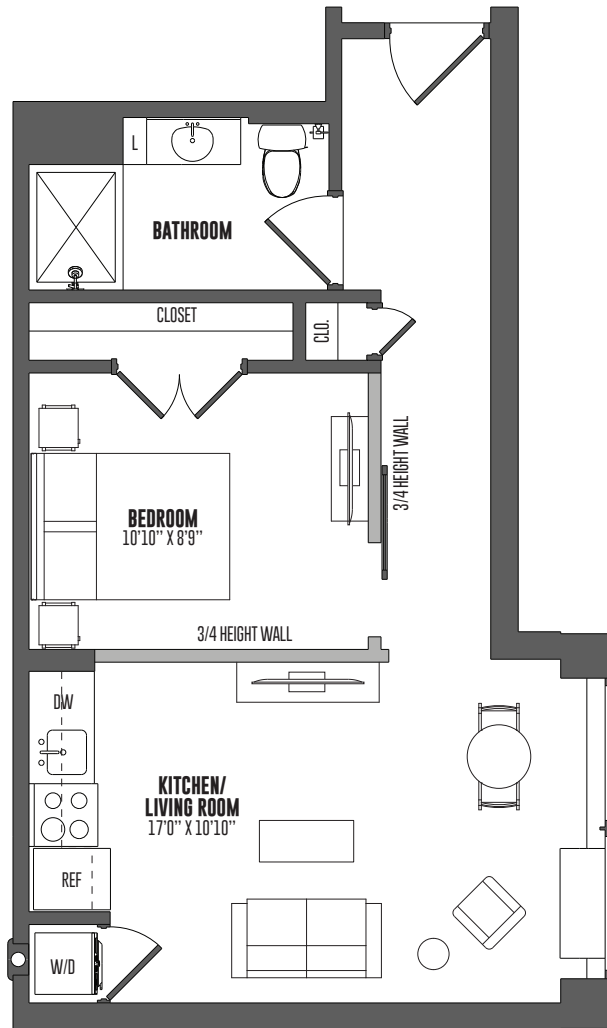

A2H1

1 BED | 1 BATH

509

SQ. FT.

The Hamilton

1520 Hamilton St | Philadelphia, PA 19130

thehamiltonphilly.com

Floor plans are artist's rendering. All dimensions are approximate. Actual product and specifications may vary in dimension or detail. Not all features are available in every apartment. Prices and availability are subject to change. Please see a representative for details.