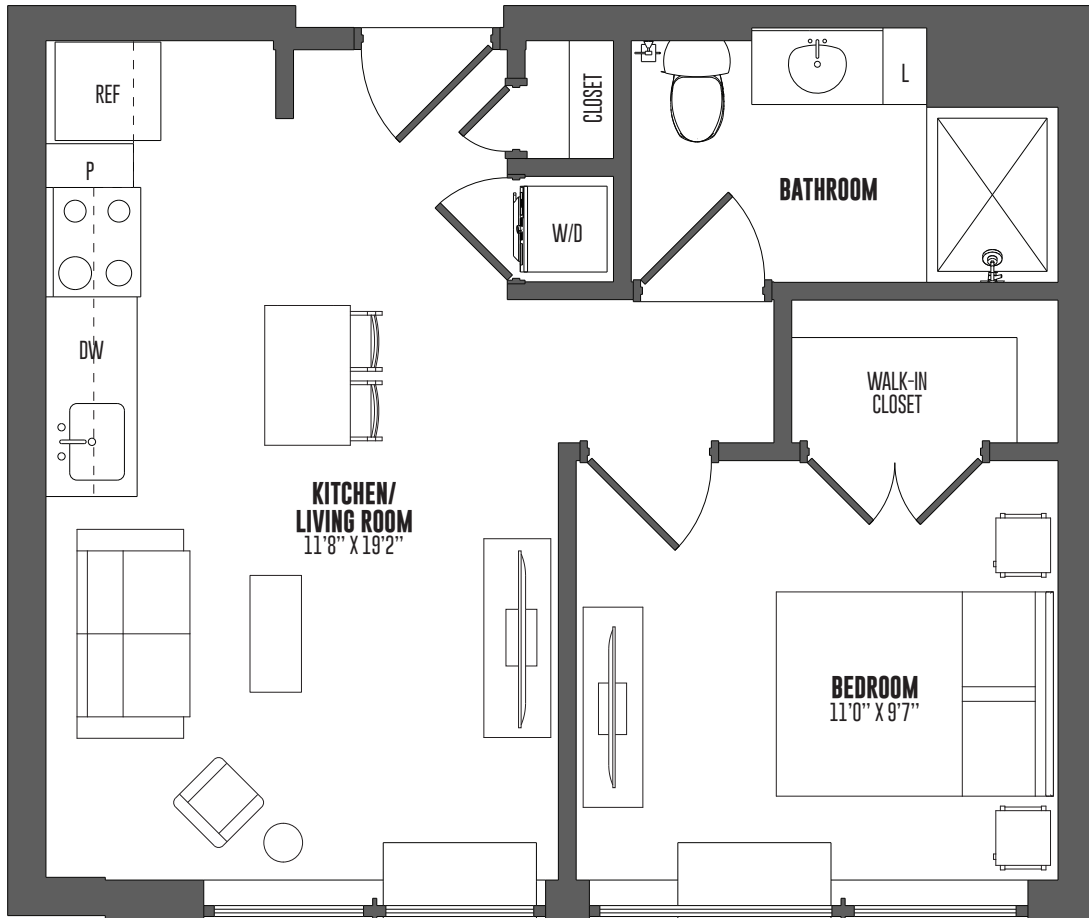

# A1H1

1 BED | 1 BATH

# 500

SQ. FT.

The Hamilton

1520 Hamilton St | Philadelphia, PA 19130

[thehamiltonphilly.com](http://thehamiltonphilly.com)

*Floor plans are artist's rendering. All dimensions are approximate. Actual product and specifications may vary in dimension or detail. Not all features are available in every apartment. Prices and availability are subject to change. Please see a representative for details.*