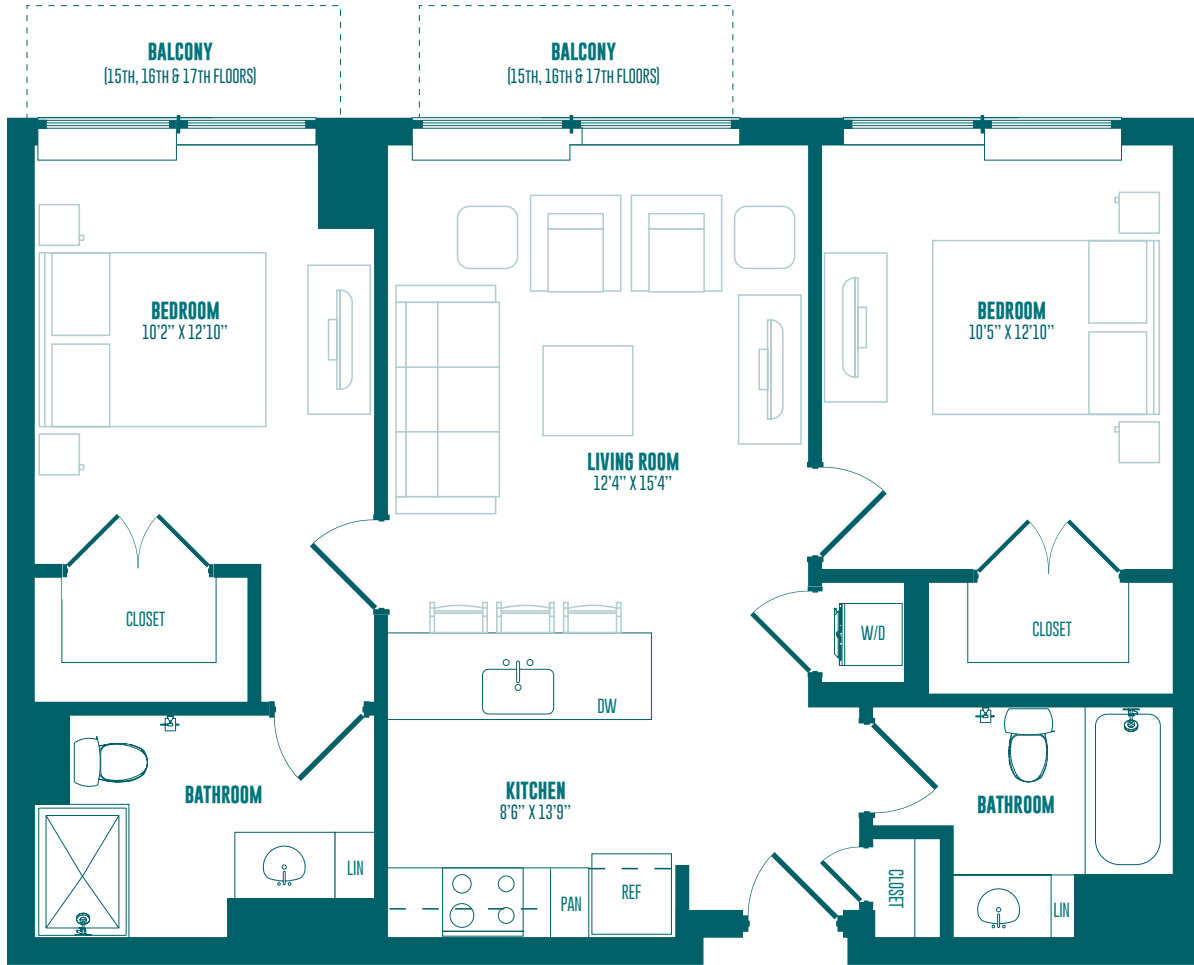

B2H2

2 BED | 2 BATH

863

SQ. FT.

The Hamilton

1520 Hamilton St | Philadelphia, PA 19130

thehamiltonphilly.com

Floor plans are artist's rendering. All dimensions are approximate. Actual product and specifications may vary in dimension or detail. Not all features are available in every apartment. Prices and availability are subject to change. Please see a representative for details.