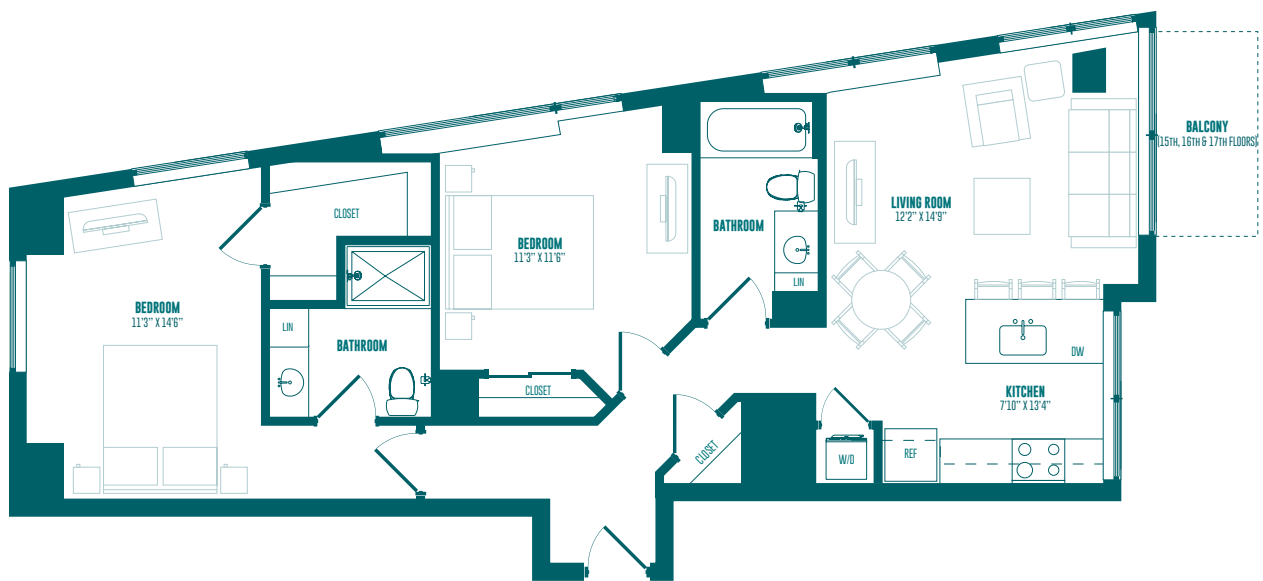

# B12H2

2 BED | 2 BATH

# 952

SQ. FT.

The Hamilton

1520 Hamilton St | Philadelphia, PA 19130

[thehamiltonphilly.com](http://thehamiltonphilly.com)

*Floor plans are artist's rendering. All dimensions are approximate. Actual product and specifications may vary in dimension or detail. Not all features are available in every apartment. Prices and availability are subject to change. Please see a representative for details.*