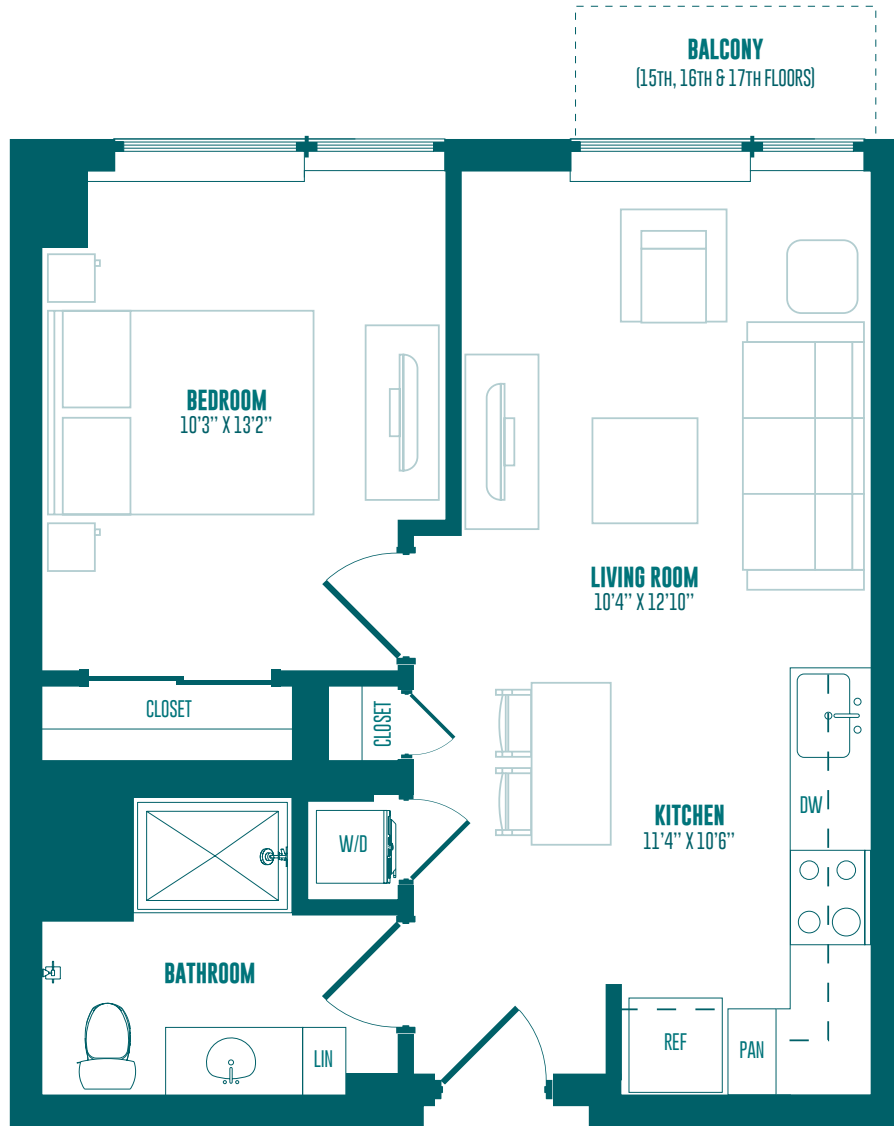

A6H2

1 BED | 1 BATH

533

SQ. FT.

The Hamilton

1520 Hamilton St | Philadelphia, PA 19130

thehamiltonphilly.com

Floor plans are artist's rendering. All dimensions are approximate. Actual product and specifications may vary in dimension or detail. Not all features are available in every apartment. Prices and availability are subject to change. Please see a representative for details.