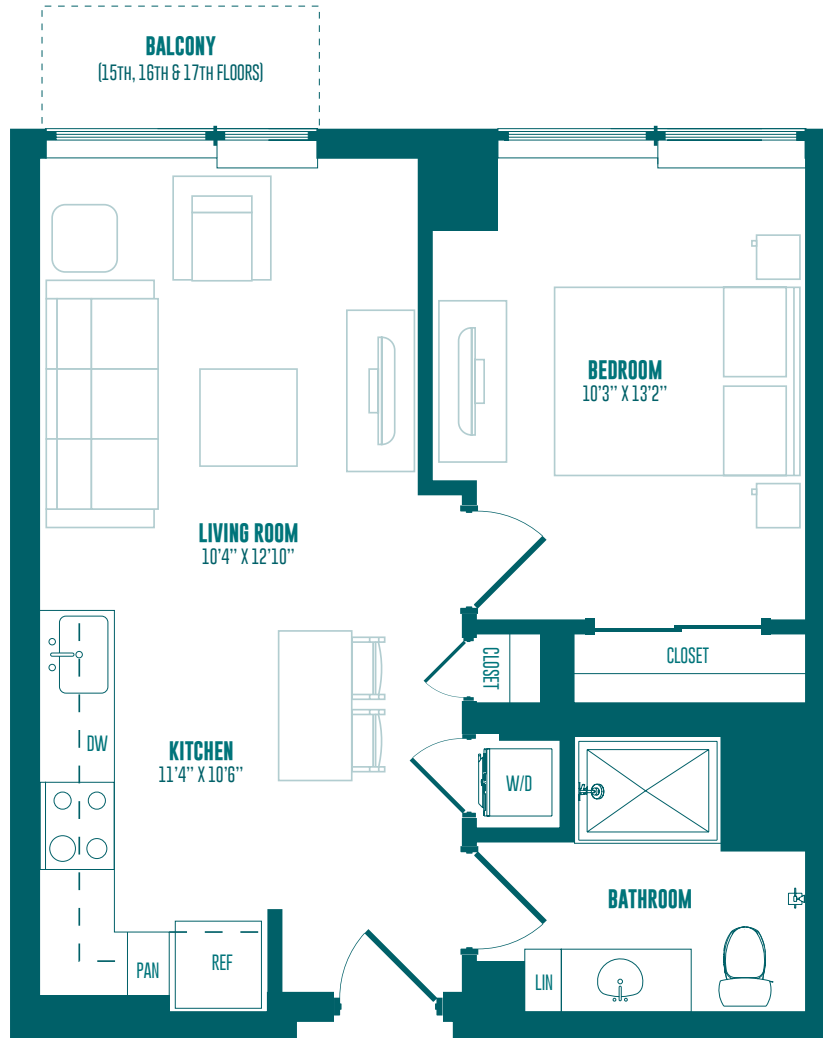

A4H2

1 BED | 1 BATH

533

SQ. FT.

The Hamilton

1520 Hamilton St | Philadelphia, PA 19130

thehamiltonphilly.com

Floor plans are artist's rendering. All dimensions are approximate. Actual product and specifications may vary in dimension or detail. Not all features are available in every apartment. Prices and availability are subject to change. Please see a representative for details.